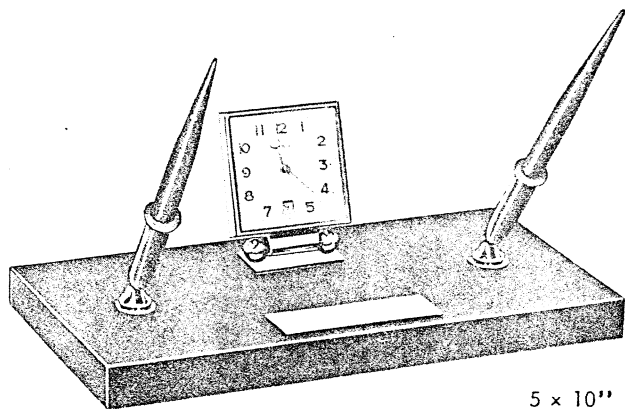

5 x 10"

7504J
JET CRYSTAL
With (2) 121SKD White Dot Pens $75.00
With 5SKD Pen, pencil or ballpoint (any two) 60.00
(Includes No. 590-40 Hour Perpetual Date Clock)

7505M
MEXICAN ONYX
With (2) B121SKD White Dot Pens $75.00
With B5SKD Pen, pencil or ballpoint (any two) .. 60.00
(Includes No. 590-40 Hour Perpetual Date Clock)